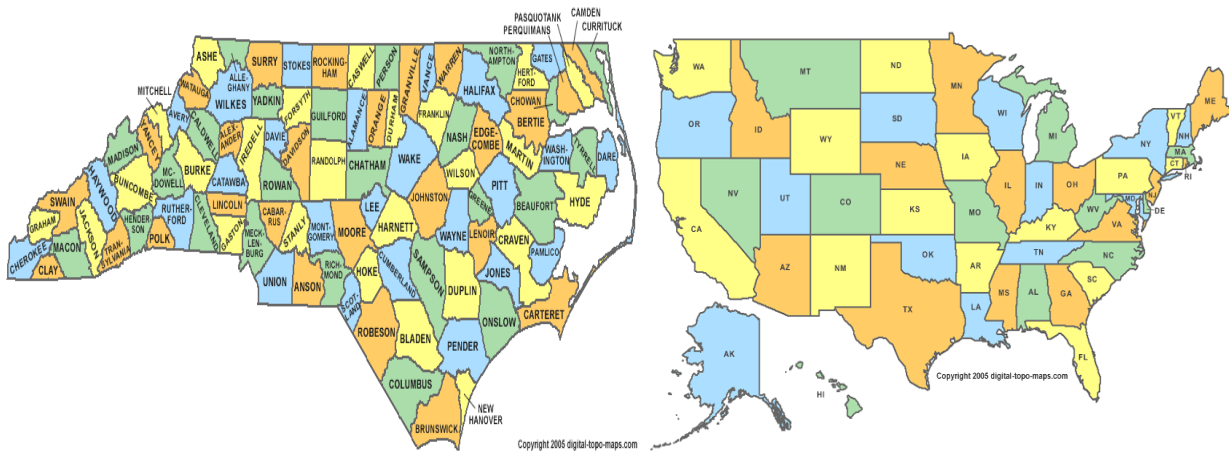

The Montgomery County Sheriff's Office and its Relation to the State and National Averages

By: Miranda Owens

Summer Ventures: A World View of Mathematics and Data Analysis

Taught By:

Dr. John R. Taylor and Mrs. Desiré J. Taylor

July 30, 2011

ABSTRACT

The Montgomery County Sheriff's Office is compared to the state and the nation in many different ways during this data analysis. Montgomery County actually has a crime rate close to the nation, but Montgomery County's average salary is way under the national average for a sheriff deputy. Not only is Montgomery County compared to the nation, it is compared to the state. The salary of the Montgomery County Sheriff's Office was compared to larger counties and counties similar to the size of Montgomery in population, square miles, number of deputies, average salary, and even crime rate. After these tests were administered one will understand that Montgomery County is not as different as one thought.